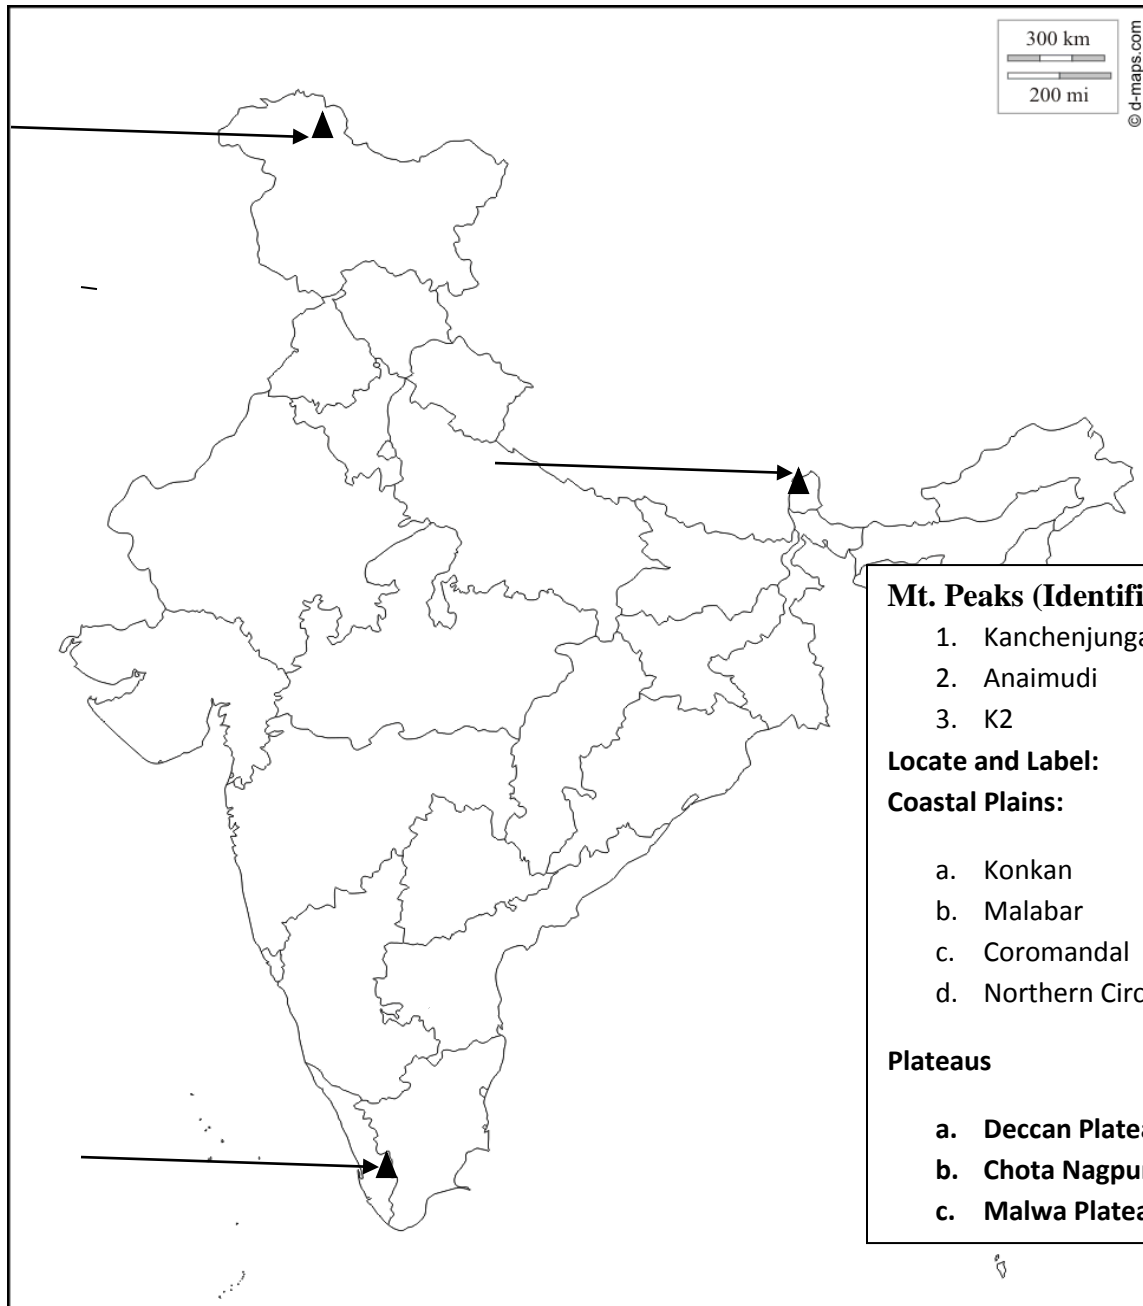

INDIAN SCHOOL DARSAIT
Geography Map - 5
PHYSICAL FEATURES OF INDIA

Prepared by: Mrs Raji Rajesh

Name: _____

Class IX

Section: _____

Date: _____

Roll No: _____

On the given outline map of India, identify, locate and label the following features with the help of the following information

Mt. Peaks (Identification)

1. Kanchenjunga
2. Anaimudi
3. K2

Locate and Label:

Coastal Plains:

- a. Konkan
- b. Malabar
- c. Coromandal
- d. Northern Circars

Plateaus

- a. Deccan Plateau
- b. Chota Nagpur Plateau
- c. Malwa Plateau